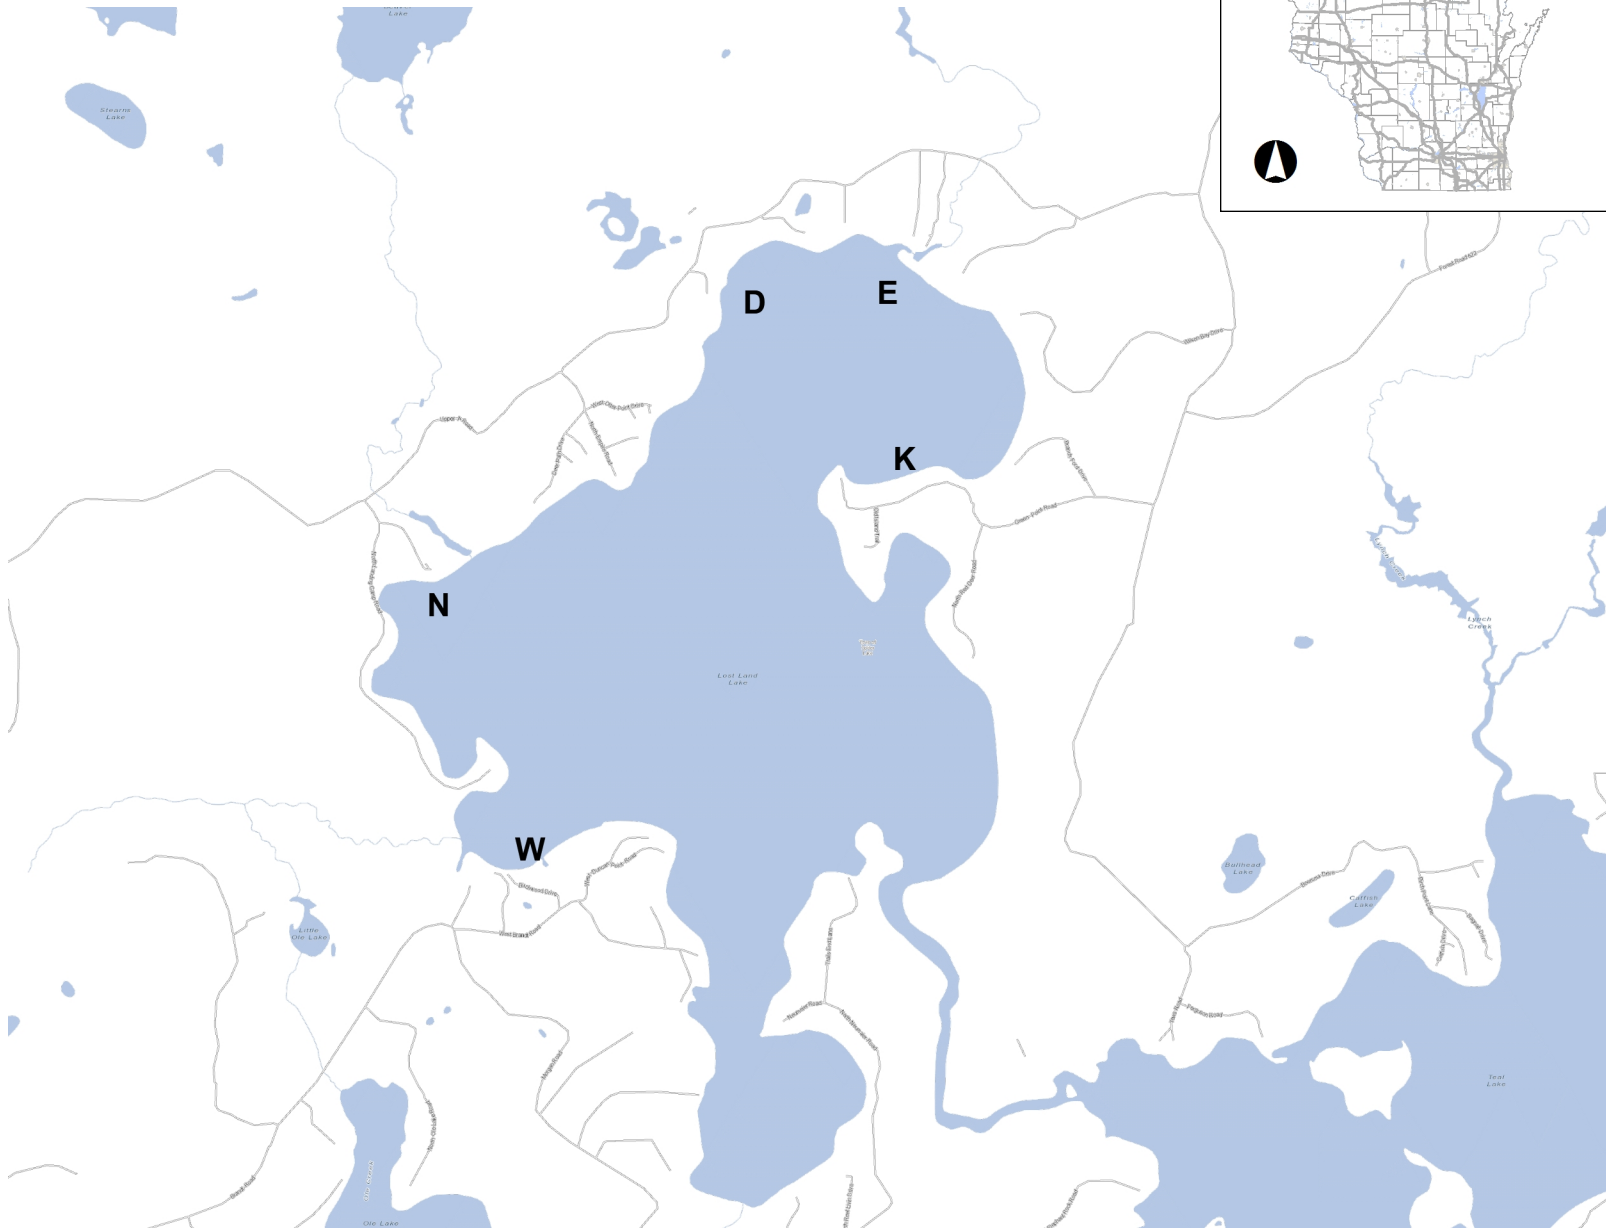

HEWM Sample Sites on Lost Land Lake 9/14/2017

- Legend**
- Municipality
 - State Boundaries
 - County Boundaries
 - Major Roads**
 - Interstate Highway
 - State Highway
 - US Highway
 - County and Local Roads**
 - County HWY
 - Local Road
 - Railroads
 - Tribal Lands
 - Rivers and Streams
 - Intermittent Streams
 - Lakes and Open water

NAD_1983_HARN_Wisconsin_TM

1: 31,680

DISCLAIMER: The information shown on these maps has been obtained from various sources, and are of varying age, reliability and resolution. These maps are not intended to be used for navigation, nor are these maps an authoritative source of information about legal land ownership or public access. No warranty, expressed or implied, is made regarding accuracy, applicability for a particular use, completeness, or legality of the information depicted on this map. For more information, see the DNR Legal Notices web page: <http://dnr.wi.gov/legal/>